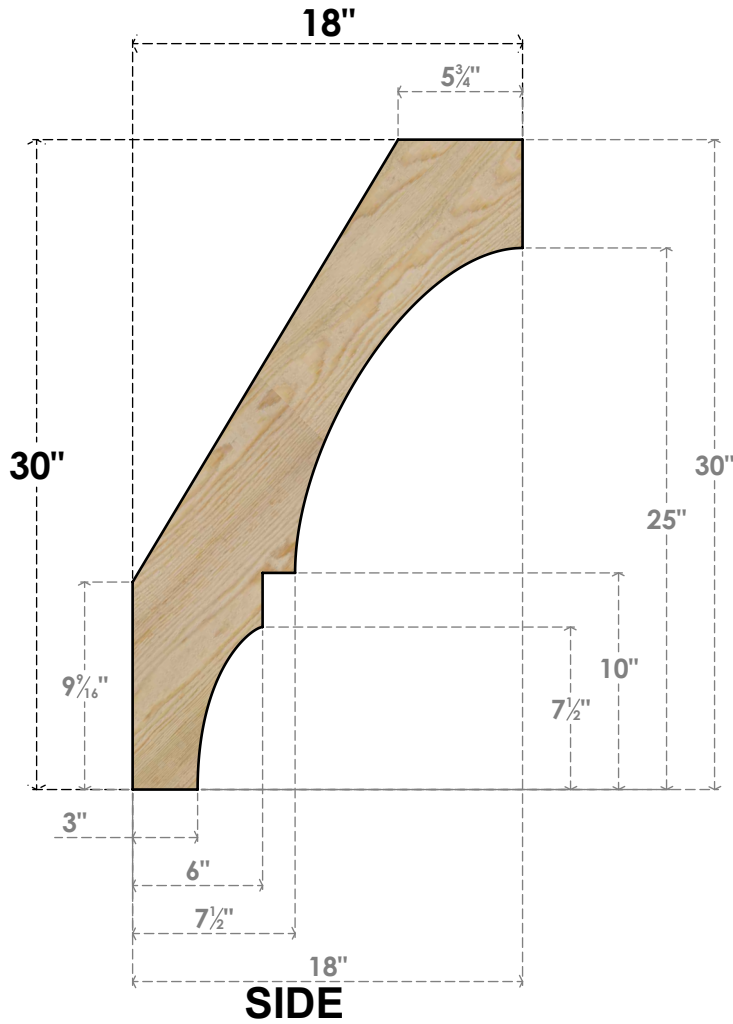

BRC06X18X30BOA00RDF

6"W X 18"D X 30"H BALBOA ROUGH SAWN BRACE, DOUGLAS FIR

EKENA MILLWORK
 2300 WEST MAIN ST.
 CLARKSVILLE, TX 75426
 TOLL FREE: 866-607-0453
 WWW.EKENAMILLWORK.COM

NOTES

1. INSTALLATION TO BE COMPLETED IN ACCORDANCE WITH MANUFACTURER'S SPECIFICATIONS.
2. DRAWING MAY NOT BE TO SCALE
3. THIS DRAWING IS INTENDED FOR DESIGN AND PLANNING PURPOSES ONLY.
4. ALL INFORMATION CONTAINED HEREIN WAS CURRENT AT THE TIME OF DEVELOPMENT BUT MUST BE REVIEWED AND APPROVED BY THE PRODUCT MANUFACTURER TO BE CONSIDERED ACCURATE.
5. PRODUCTS ARE NOT KILN DRIED. THIS ITEM IS UNIQUE AND WILL CONTAIN THE NATURAL VARIATIONS THAT THE WOOD SPECIES OFFERS. THIS MAY RESULT IN VARIATIONS UP TO 1/4"